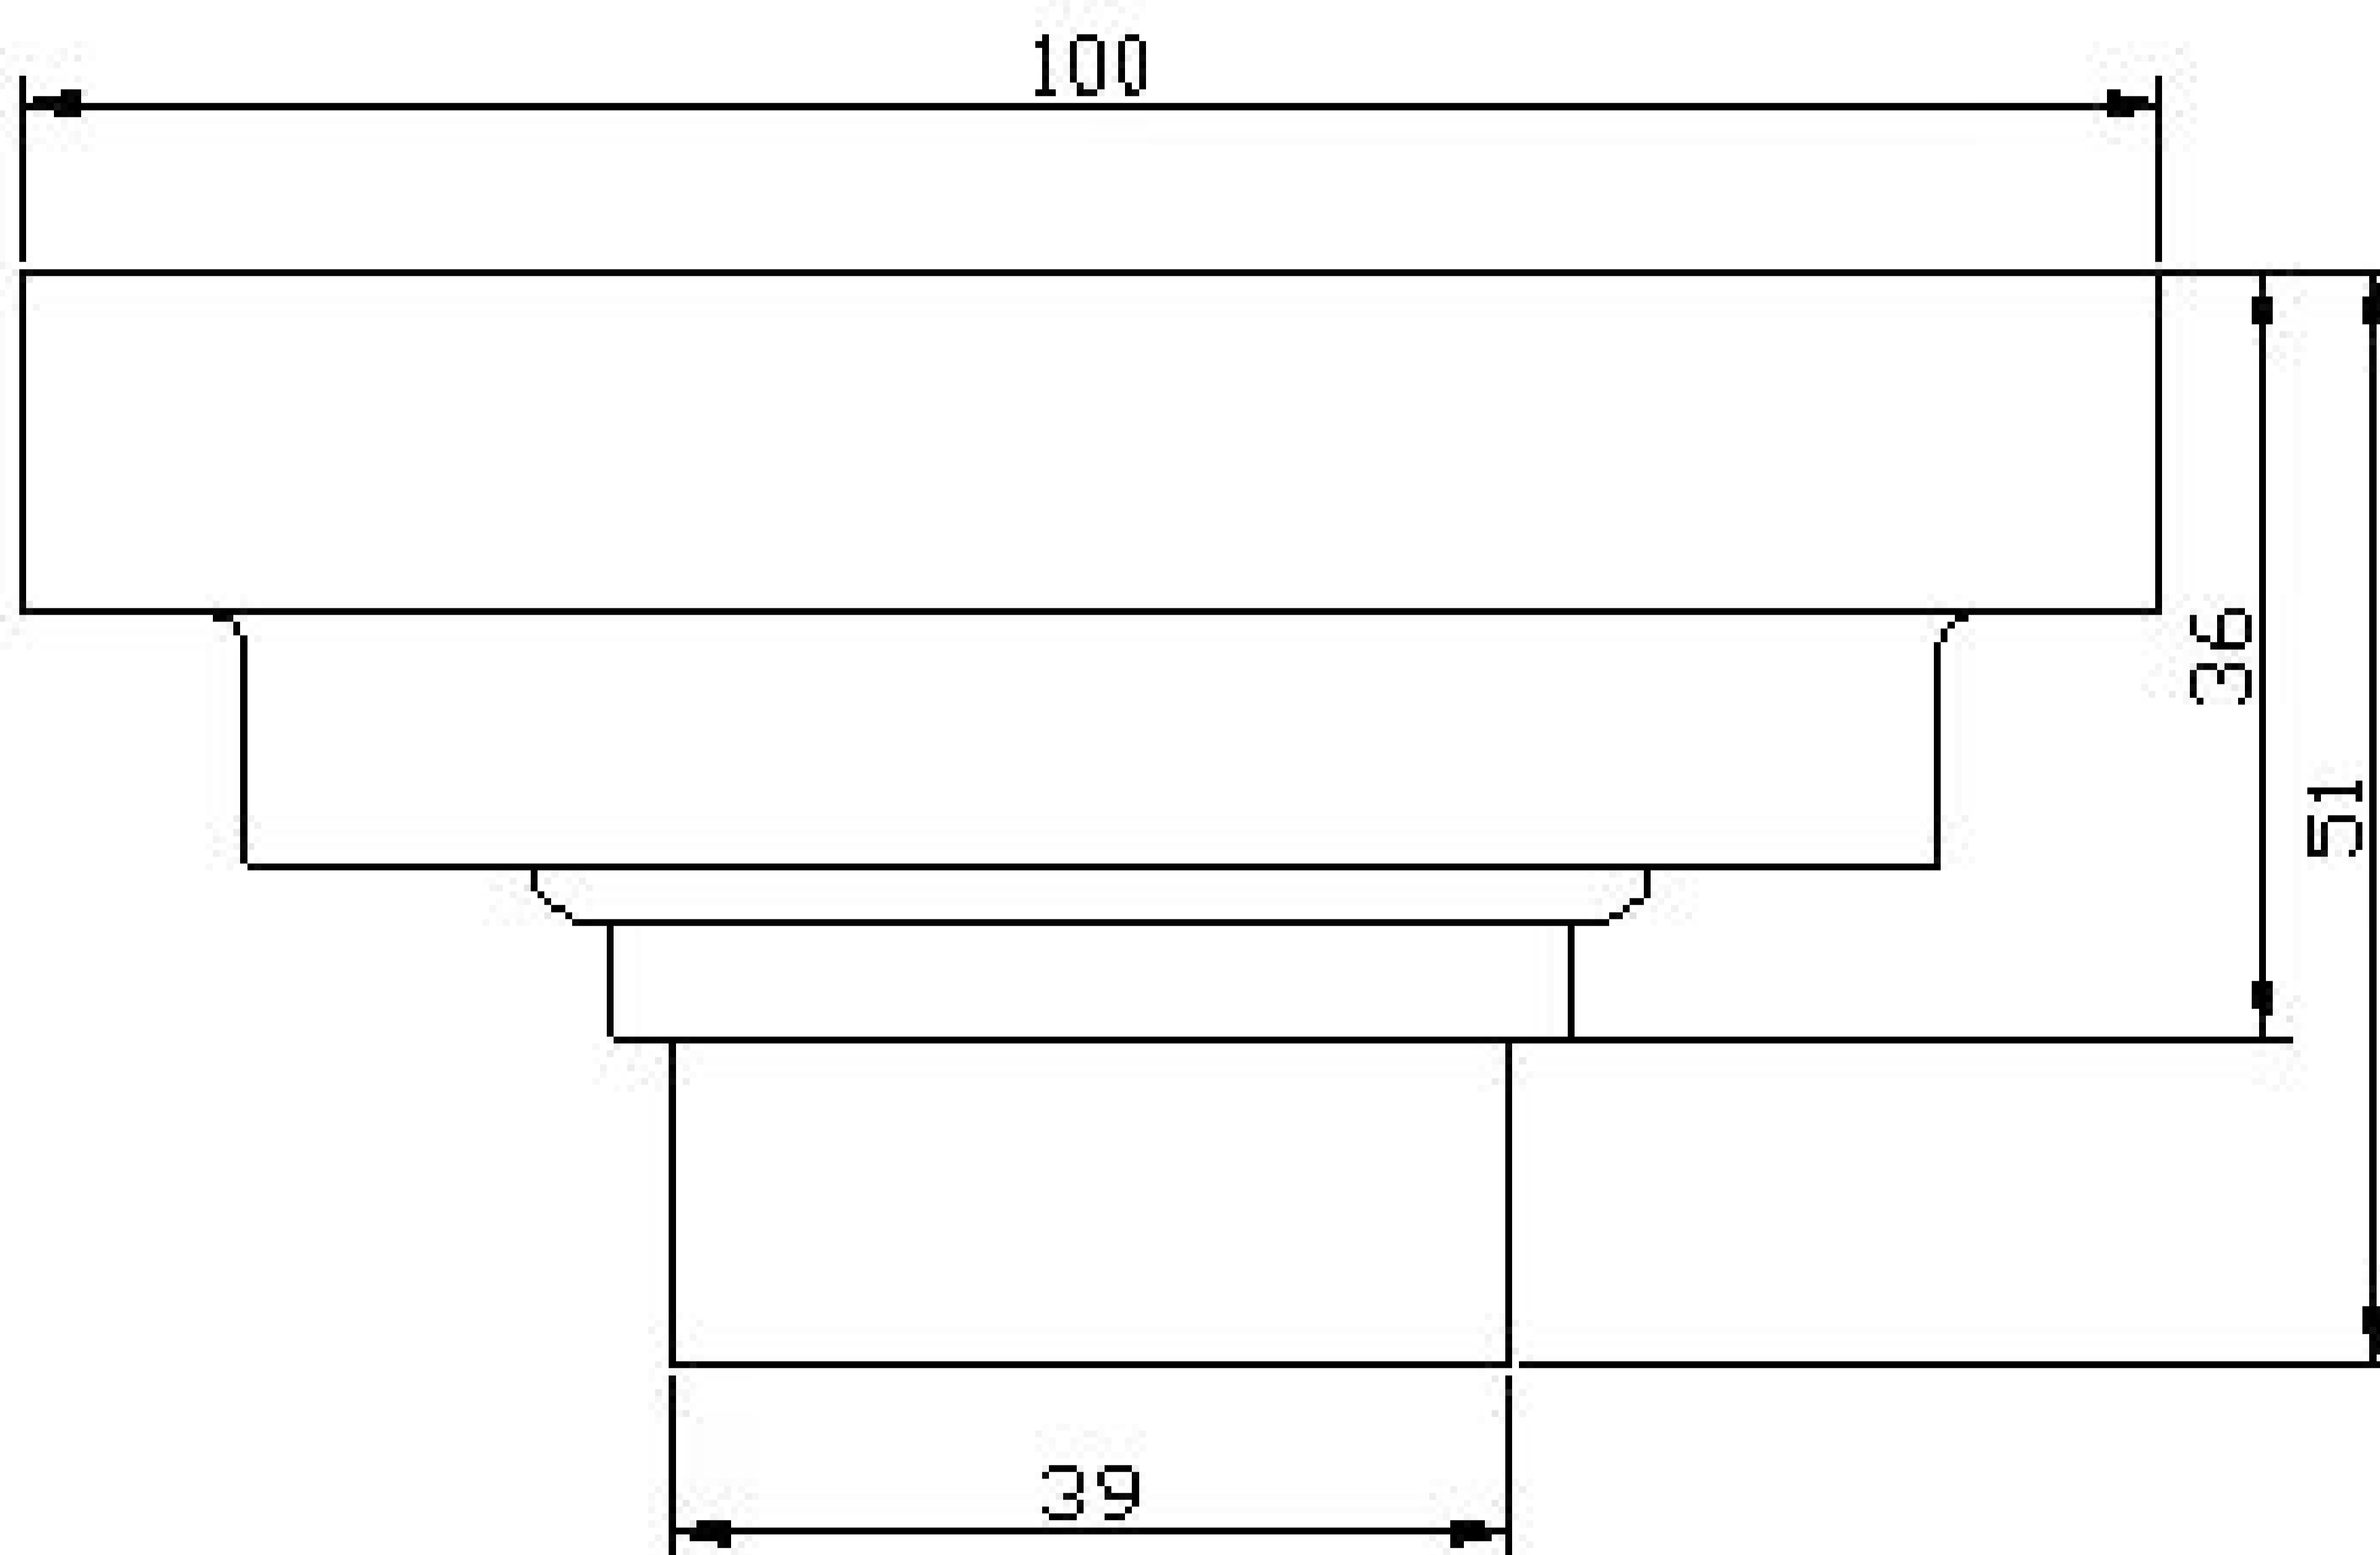

Pop Up Floor Trap

Product Code : 1468

Technical Drawing

All dimension are in **mm**